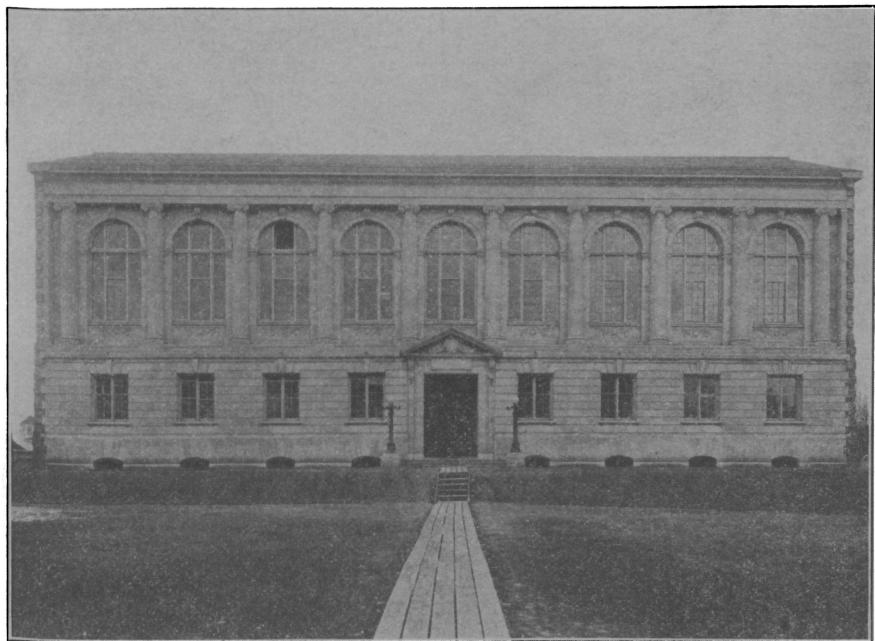

*The New Library Building*

*Thursday, January 5, 1916*

The library building will be open to visitors all day Friday. Guides will be provided to conduct visitors through the building from 4 to 6 p. m.

A collection of paintings—views of Missouri and elsewhere—by Prof. J. S. Ankeney, will be on exhibit in Room 7 all day Friday.

# *Formal Opening*

*In Main Reading Room, 4 o'clock.*

Address

A. ROSS HILL, *President of the University of Missouri.*

Address .....*The Library and the Modern University*

JAY W. HUDSON, *Professor of Philosophy, University of Missouri.*