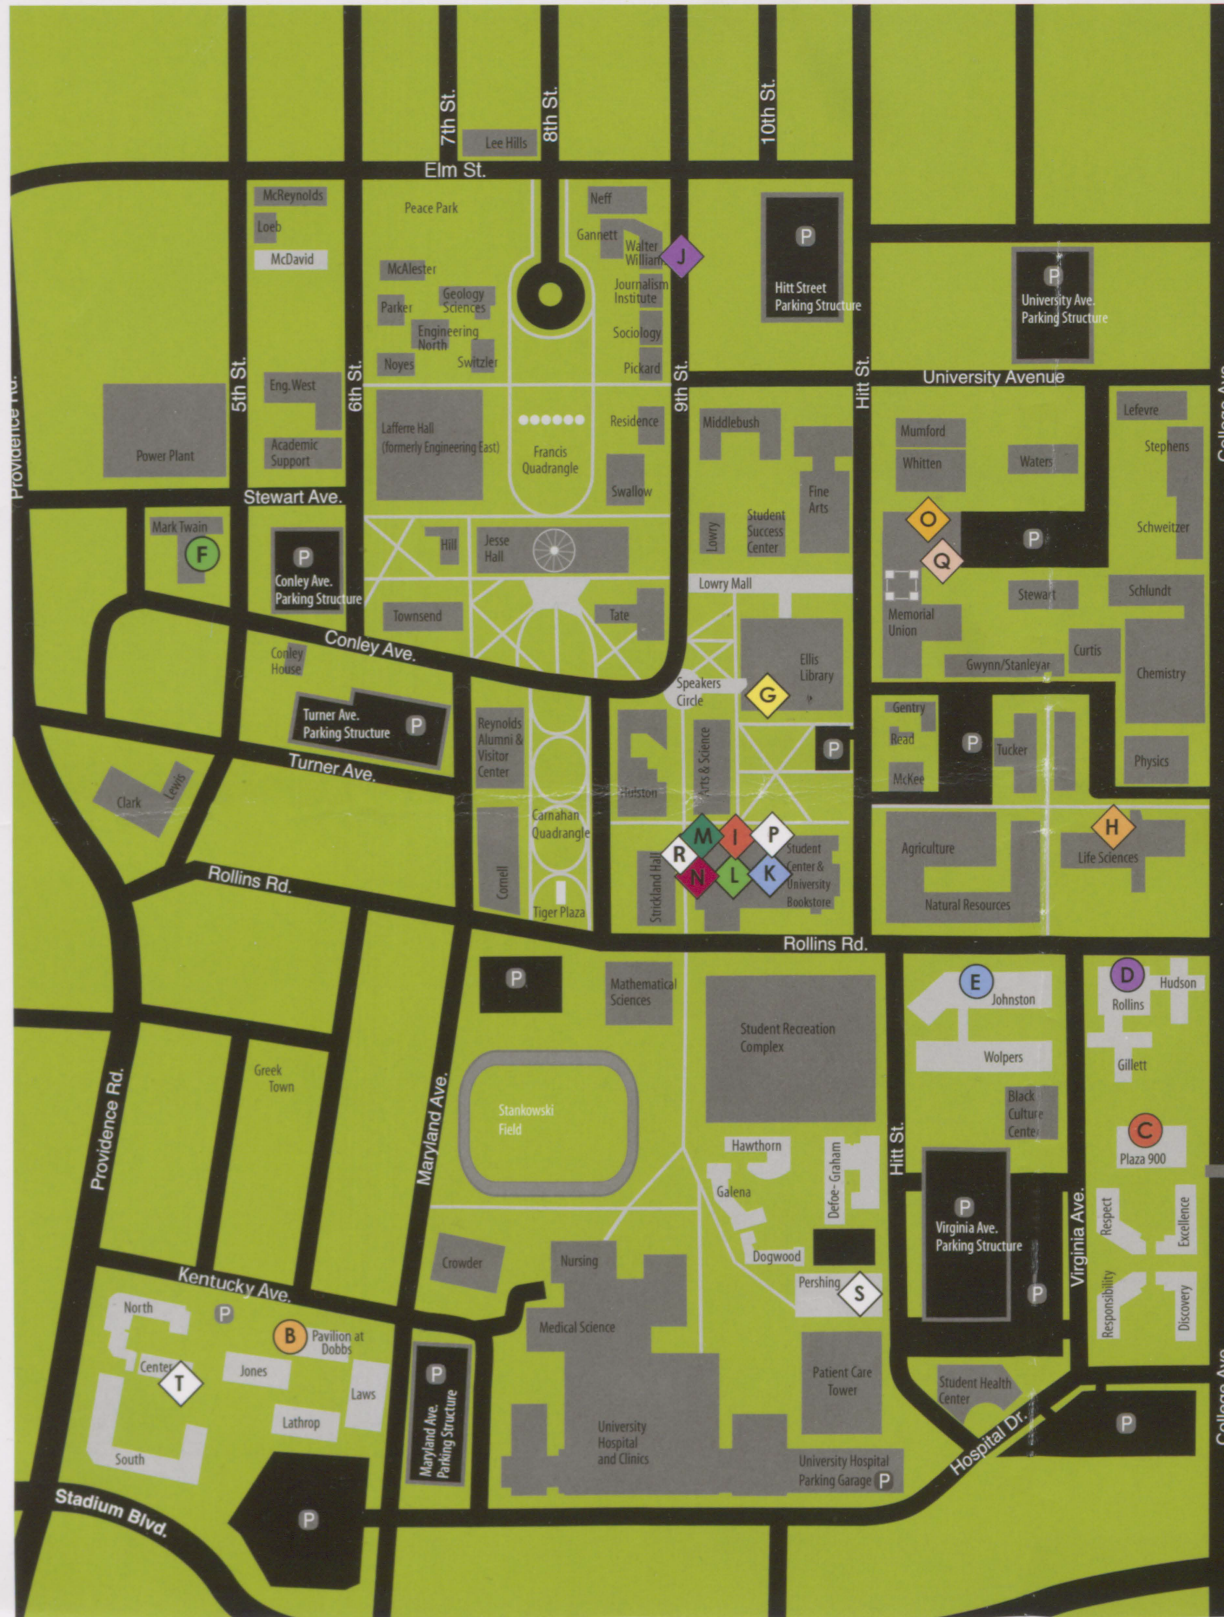

D campus DINING SERVICES

dining.missouri.edu
2014-2015 Academic Year

Residential Dining

(Accepts Dining Plans, E.Z. Charge, Debit/Credit, or Cash)

- A** Baja Grill
- B** Pavilion at Dobbs & Time Out
- C** Plaza 900, Emporium & Emporium café
- D** Rollins & Rollins @Night
- E** Sabai
- F** The MARK on 5th Street & The MARK @Night

Cafés & Restaurants

(Accepts E.Z. Charge, Debit/Credit, or Cash)

- G** Bookmark Café
- H** Catalyst Café
- I** Do Mundo's
- J** j café
- K** infusion
- L** Kate & Emma's
- M** Mort's
- N** pomodoro
- O** Starbucks
- P** Sunshine Sushi
- Q** Wheatstone Bistro

Mizzou Market Convenience Stores

(Accepts E.Z. Charge, Debit/Credit, or Cash)

- R** Central
- S** Hitt Street **SUBWAY**
- T** Southwest **SUBWAY**