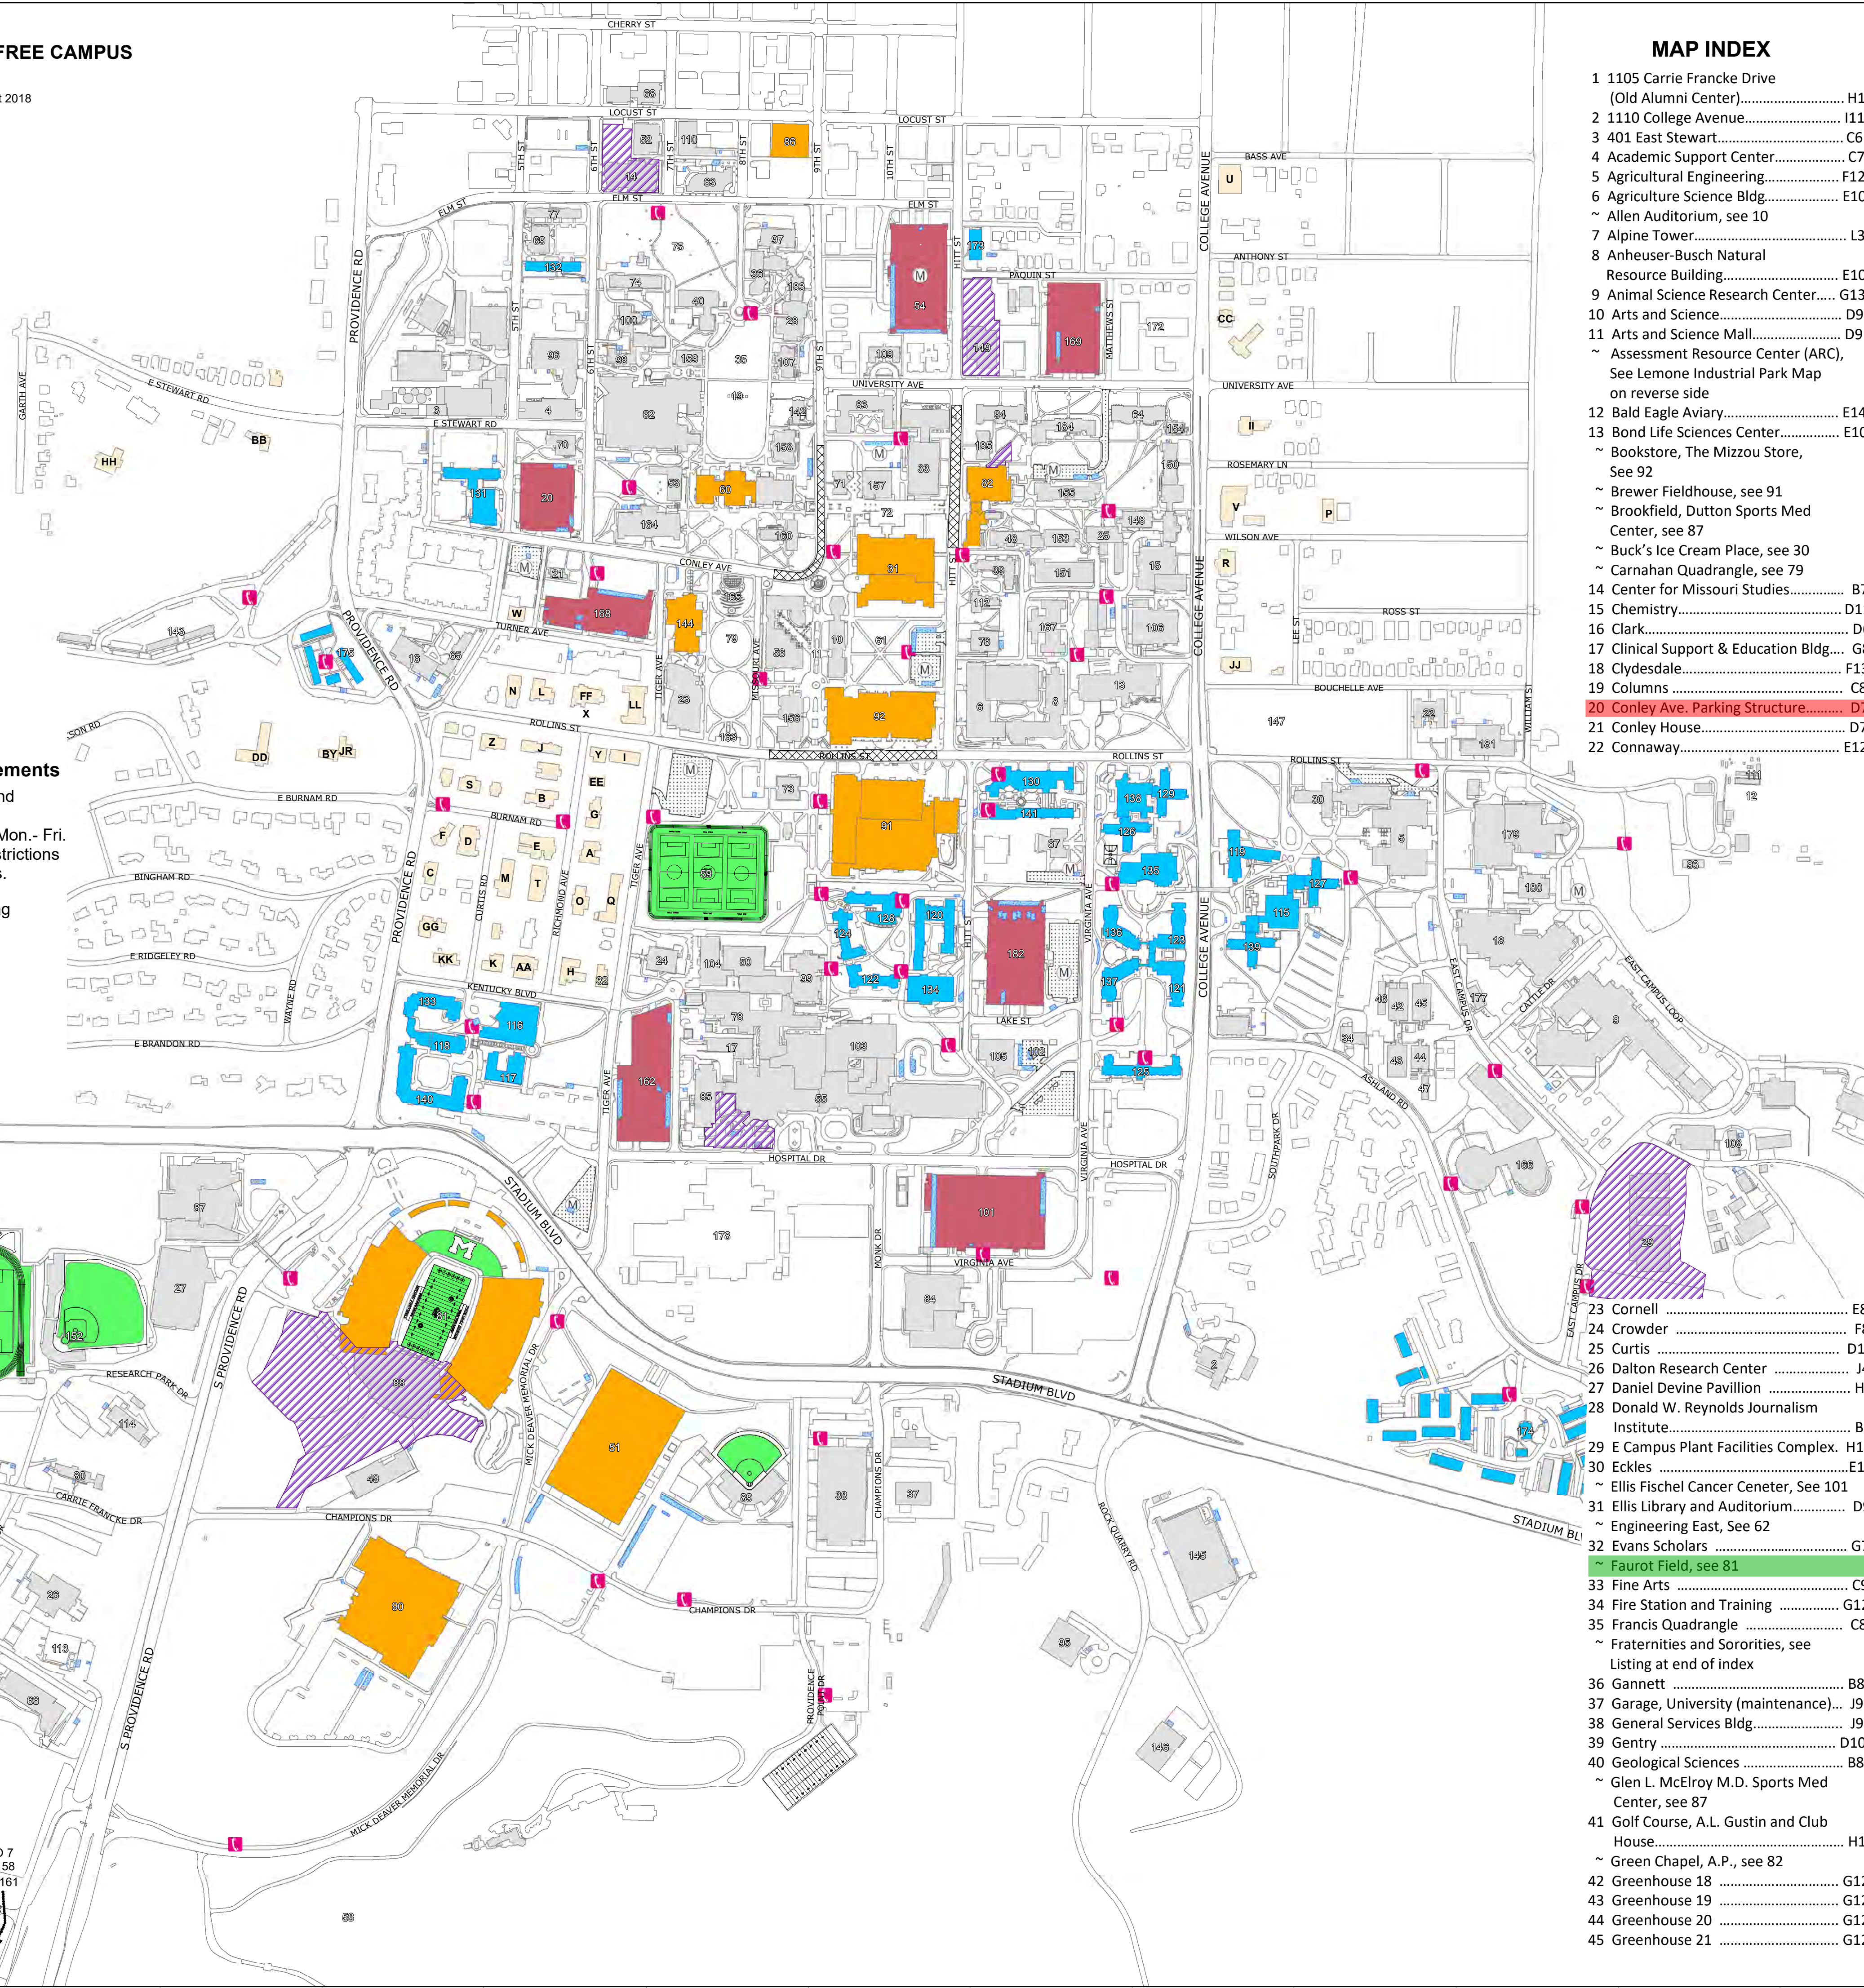

MU IS A SMOKE-FREE CAMPUS

Revised August 2018

UNIVERSITY OF MISSOURI

- Legend for map symbols: Pedestrian Campus, Streets closed 8:15 a.m. - 3:45 p.m. Mon.- Fri. when classes are in session, Construction Zone, Accessible Parking, Metered/Kiosks Parking, Visitor Parking, Emergency Telephone

Parking for Visitors: Visitor parking is listed in the index under parking. Special parking arrangements for prospective students can be made through the office of Admissions by calling (573) 882-2456

Information Regarding General Parking Arrangements: Available from Parking and Transportation Services, second entrance from Tiger Ave on Turner Avenue inside Turner Avenue Parking Garage, (573) 882-4568, 8 a.m. - 5 p.m. Mon.- Fri. or from University Police, (573) 882-7201 at any time.

Parking: Arrangements may be made through Parking and Transportation Services: (573) 882-4568

Please Check Information on Signs at Entrances to Parking Lots to Avoid Being Ticketed or Towed.

MAP INDEX