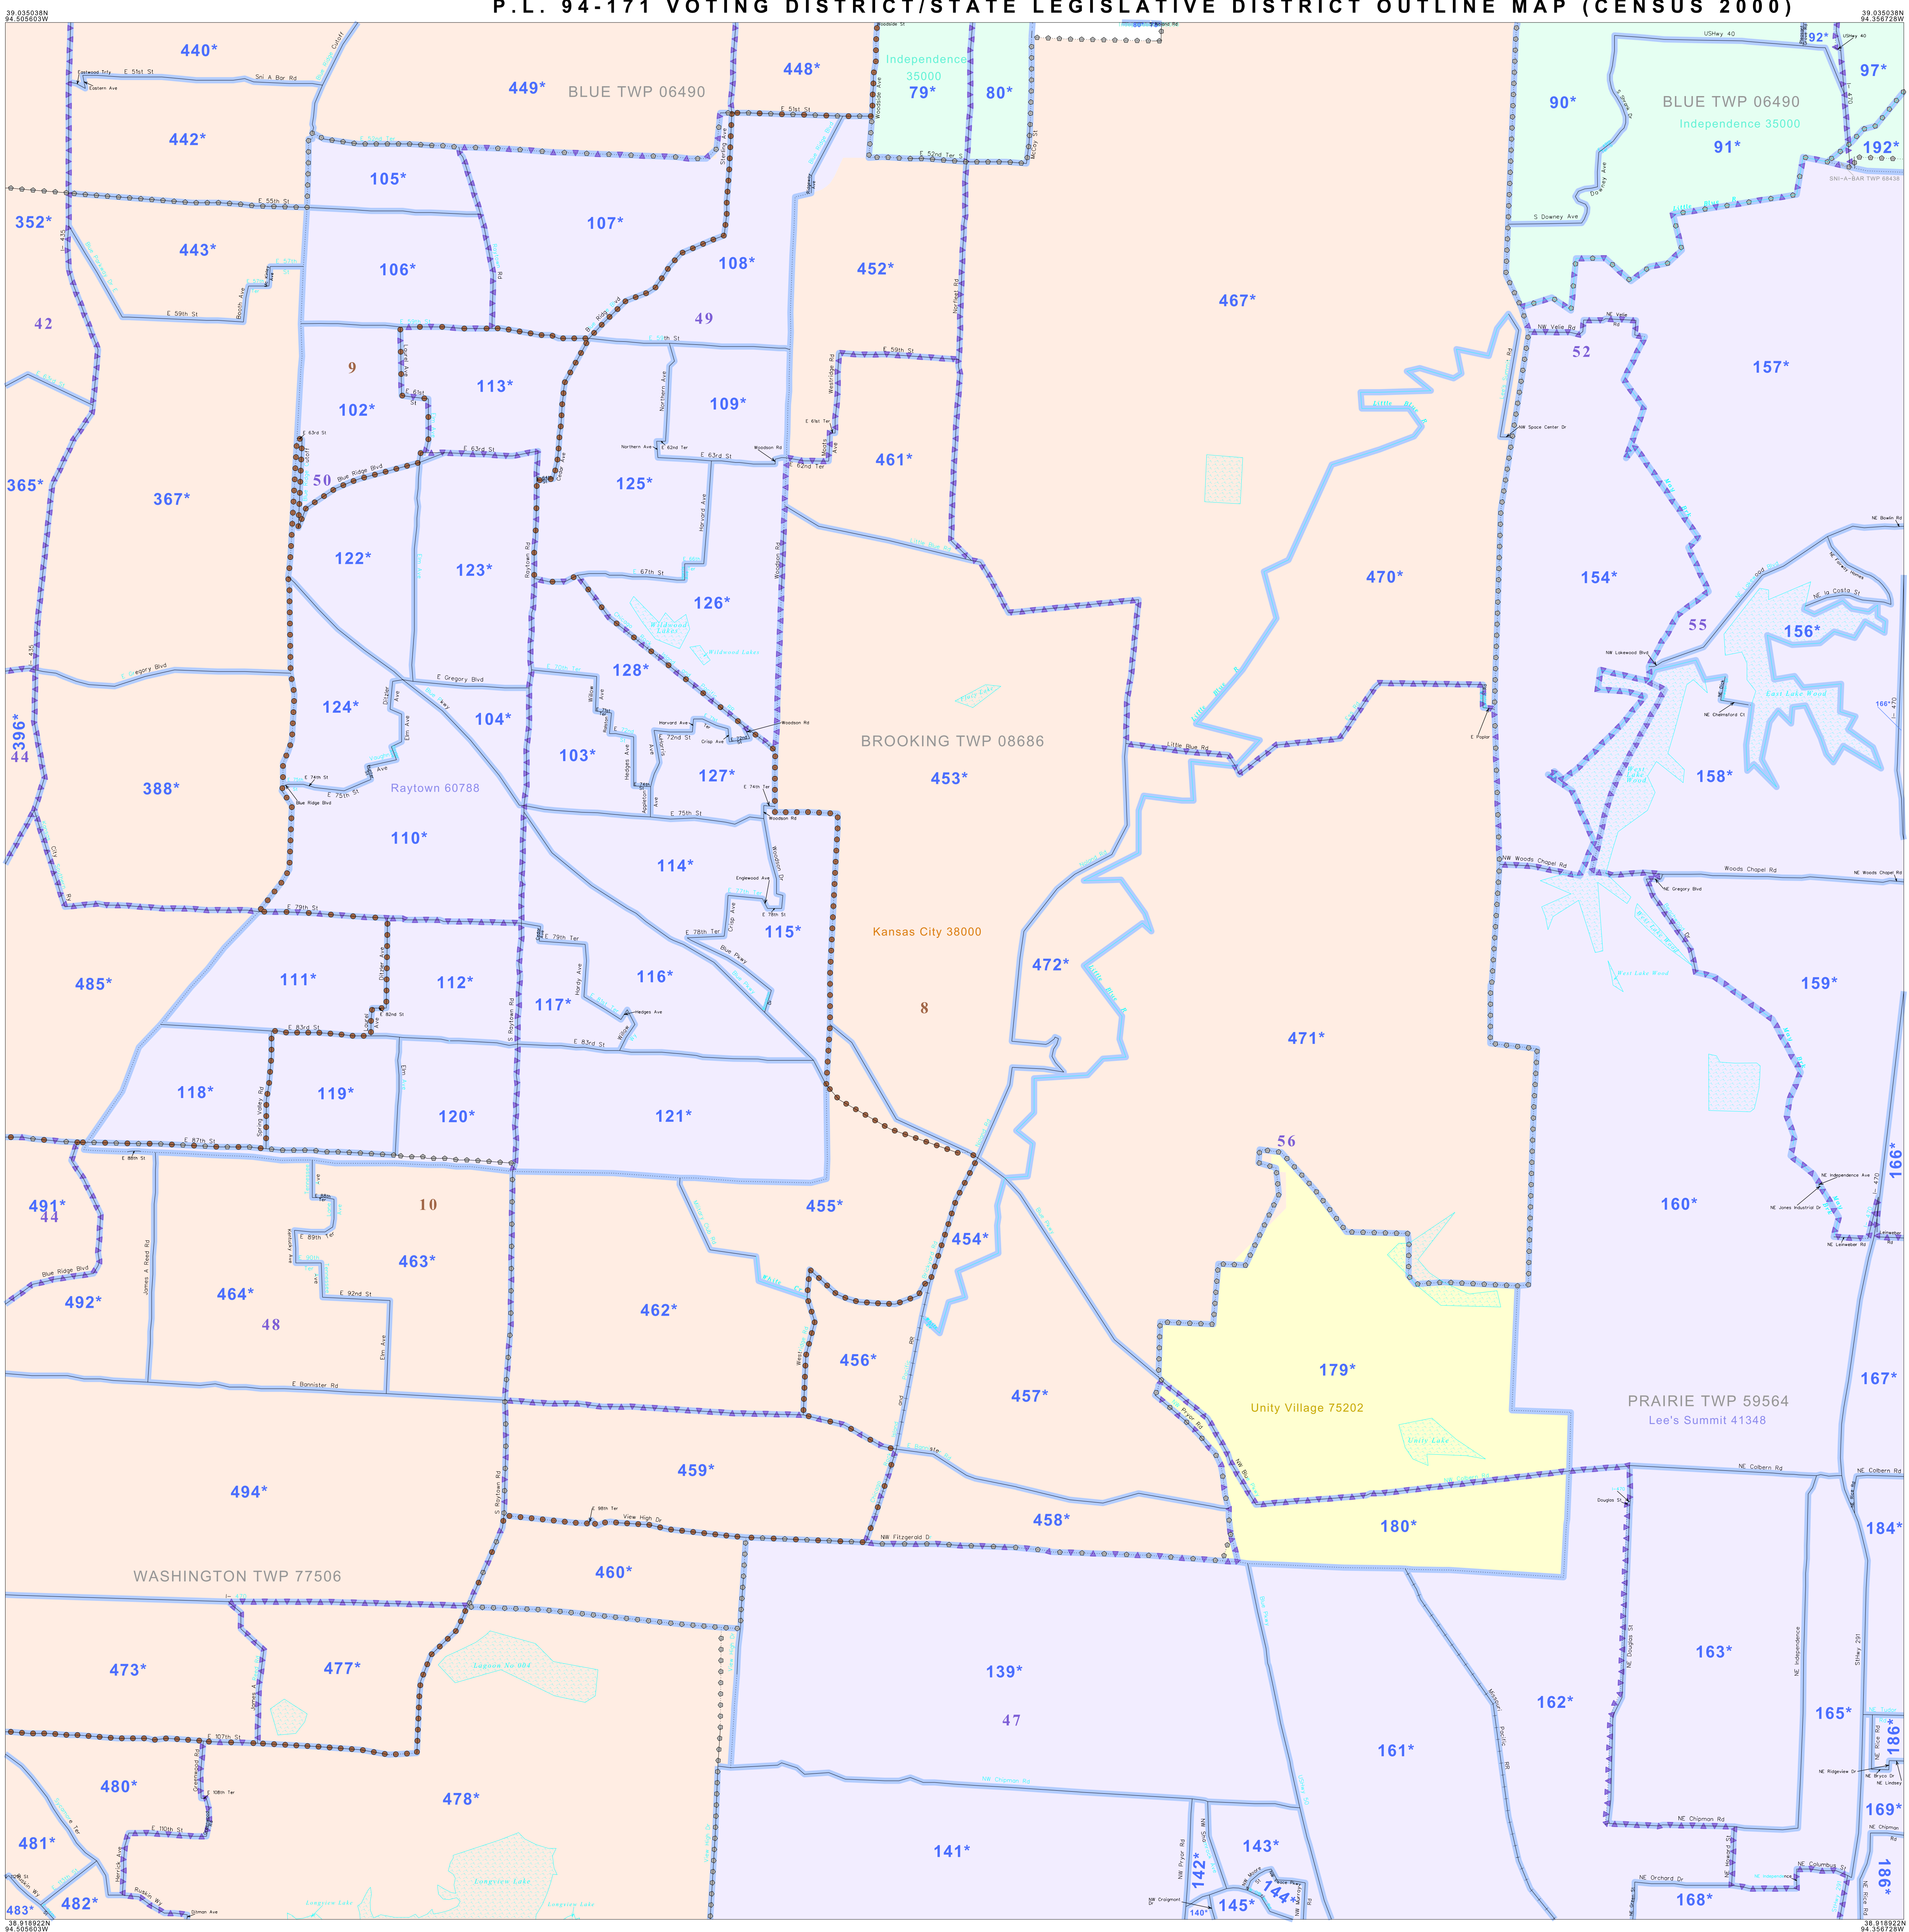

P.L. 94-171 VOTING DISTRICT/STATE LEGISLATIVE DISTRICT OUTLINE MAP (CENSUS 2000)

GEOGRAPHIC AREAS LEGEND

SYMBOL	NAME STYLE
*****	INTERNATIONAL
=====	STATE
=====	COUNTY
-----	MINOR CIVIL DIV¹
-----	Incorporated Place¹
-----	Census Designated Place²
-----	Voting District
-----	SLD-Senate
-----	SLD-House

Abbreviation Reference: AIR - American Indian Reservation; SDAISA - State Designated American Indian Statistical Area

¹ A "*" following a place name indicates that the place is coextensive with a MCD. A "*" indicates that the place is also a CDP. In both cases, the MCD name is shown only when it differs from the place name.
² A "*" following a CDP code indicates an actual voting district. Its absence indicates that the VTD is a pseudo voting district or no information is available as to its status.

39 035038N 94 366728W

38 918922N 94 366728W

Sheet Location within County

Key to Adjacent Sheets

4	5	6
8	9	10
12	13	14

The plotted map scale is 1:17500