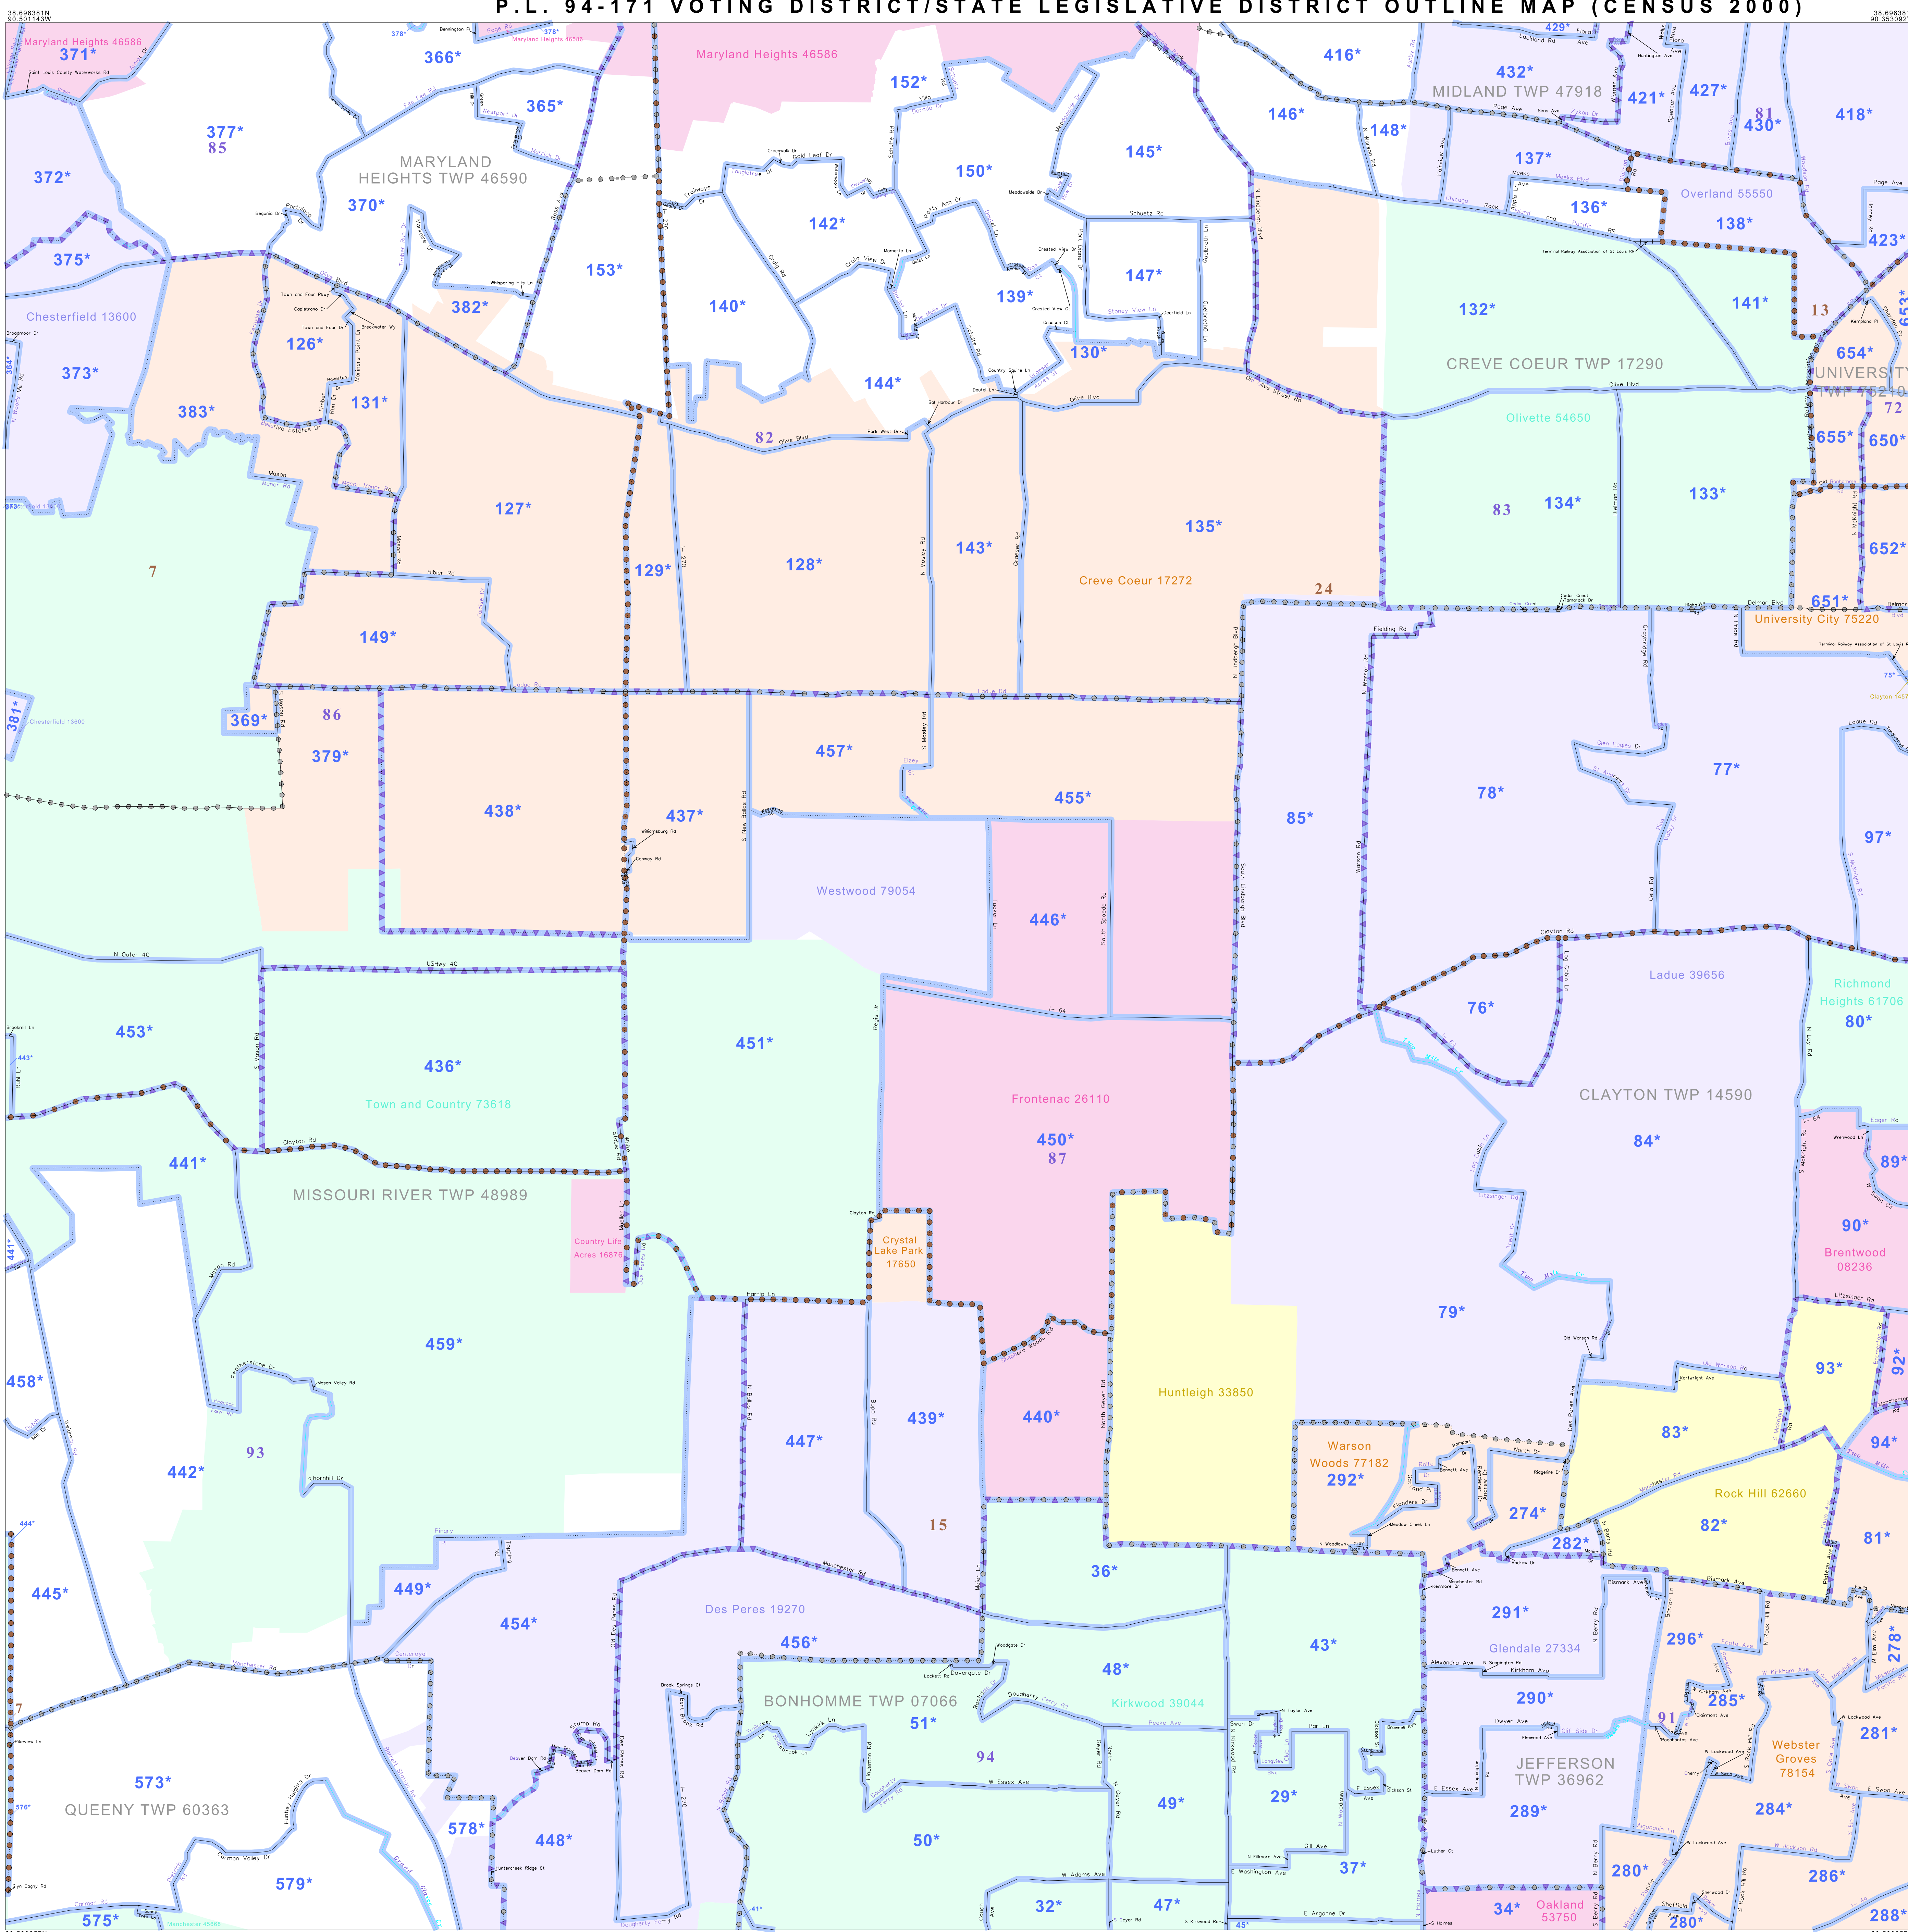

P.L. 94-171 VOTING DISTRICT/STATE LEGISLATIVE DISTRICT OUTLINE MAP (CENSUS 2000)

GEOGRAPHIC AREAS LEGEND

SYMBOL   **NAME STYLE**

- *****   **INTERNATIONAL**
- =====   **STATE**
- -----   **COUNTY**
- .....   **MINOR CIVIL DIV.**
- Yellow box   **Incorporated Place¹**
- Light Green box   **Census Designated Place²**
- Blue dashed line   **Voting District**
- Red dashed line   **SLD-Senate**
- Blue dashed line   **SLD-House**

Inset   Out Area

Abbreviation Reference: AIR - American Indian Reservation; SDAISA - State Designated American Indian Statistical Area

¹ A * following a place name indicates that the place is consecutive with a MCD. A ** following a place name indicates that the place is a false MCD. In both cases, the MCD name is shown only when it differs from the place name.

² A * following a CDP name indicates an annual voting district. Its absence indicates that the VTD is a pseudo voting district or no information is available as to its status.

Sheet Location within County

Key to Adjacent Sheets

4	5	6
9	10	11
13	14	15

The plotted map scale is 1:17500