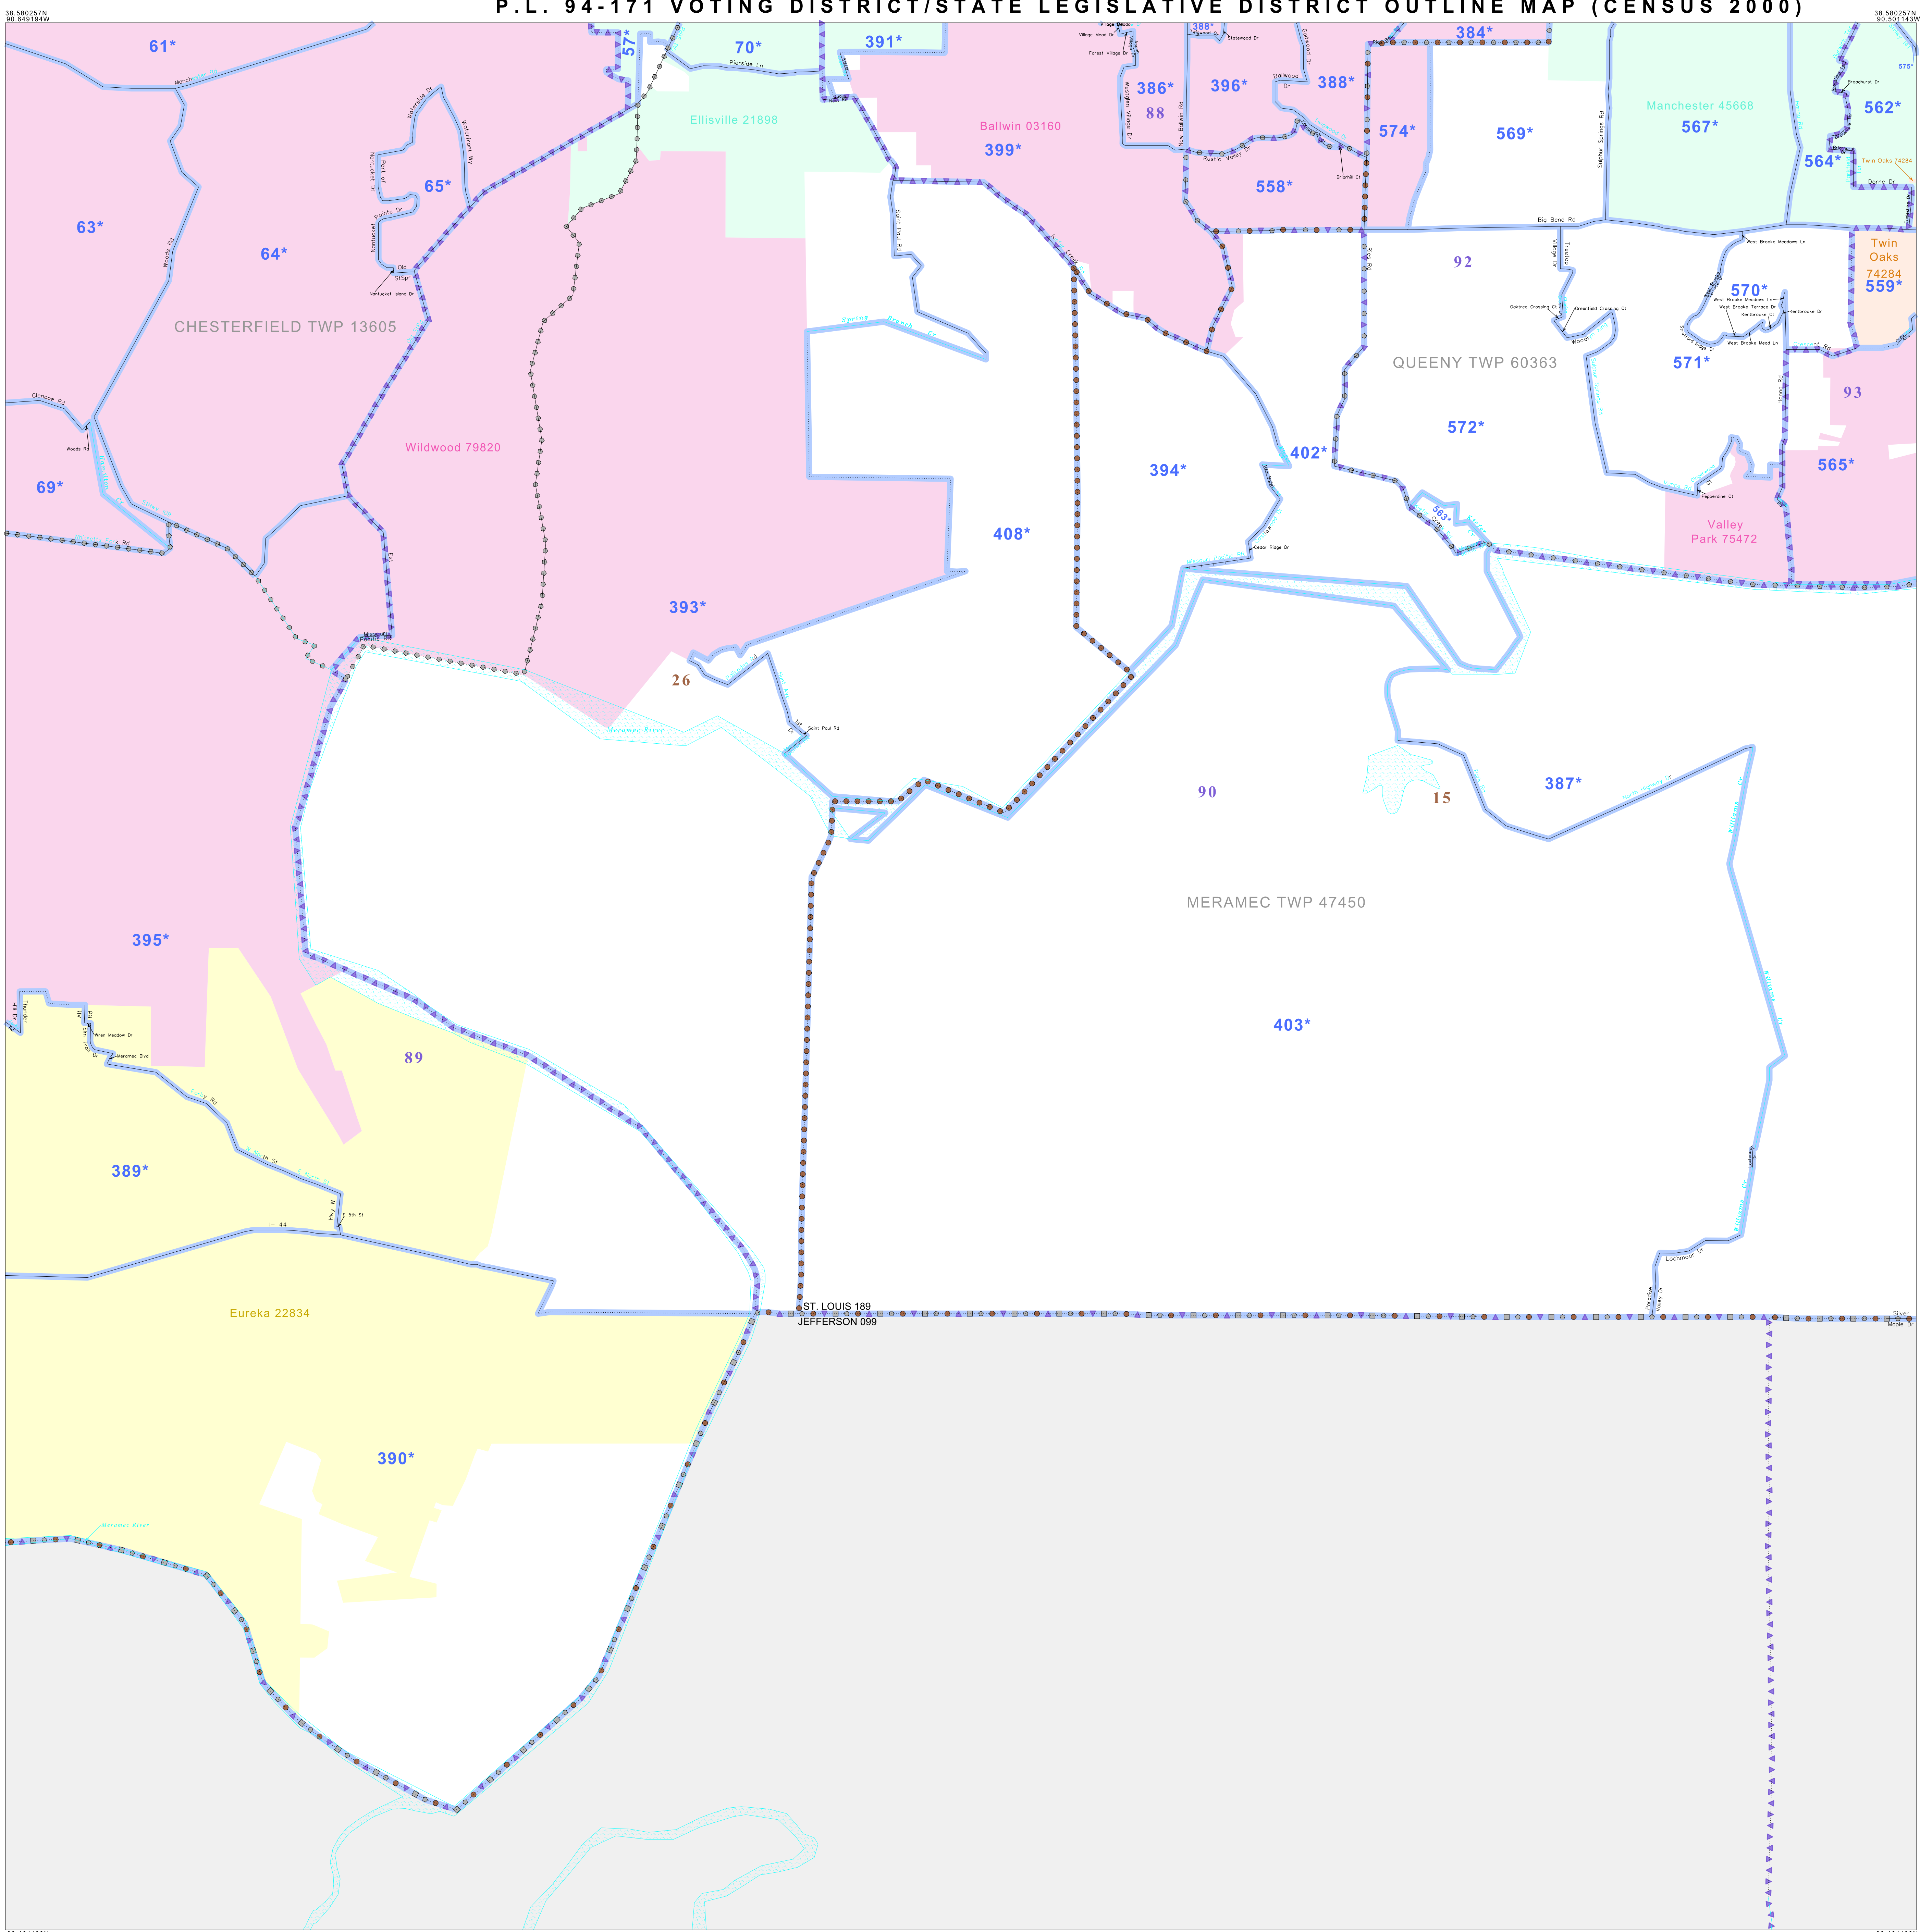

P.L. 94-171 VOTING DISTRICT/STATE LEGISLATIVE DISTRICT OUTLINE MAP (CENSUS 2000)

GEOGRAPHIC AREAS LEGEND

SYMBOL	NAME STYLE
*****	INTERNATIONAL
-----	STATE
=====	COUNTY
-----	MINOR CIVIL DIV¹
-----	Incorporated Place¹
-----	Census Designated Place²
-----	Voting District
-----	SLD-Senate
-----	SLD-House

Voting Districts

Sheet Location within County

Key to Adjacent Sheets

8	9	10
12	13	14
16	17	

ST: Missouri (29)
COU: St. Louis (189)
SHEET 13 OF 18 PARENT SHEETS