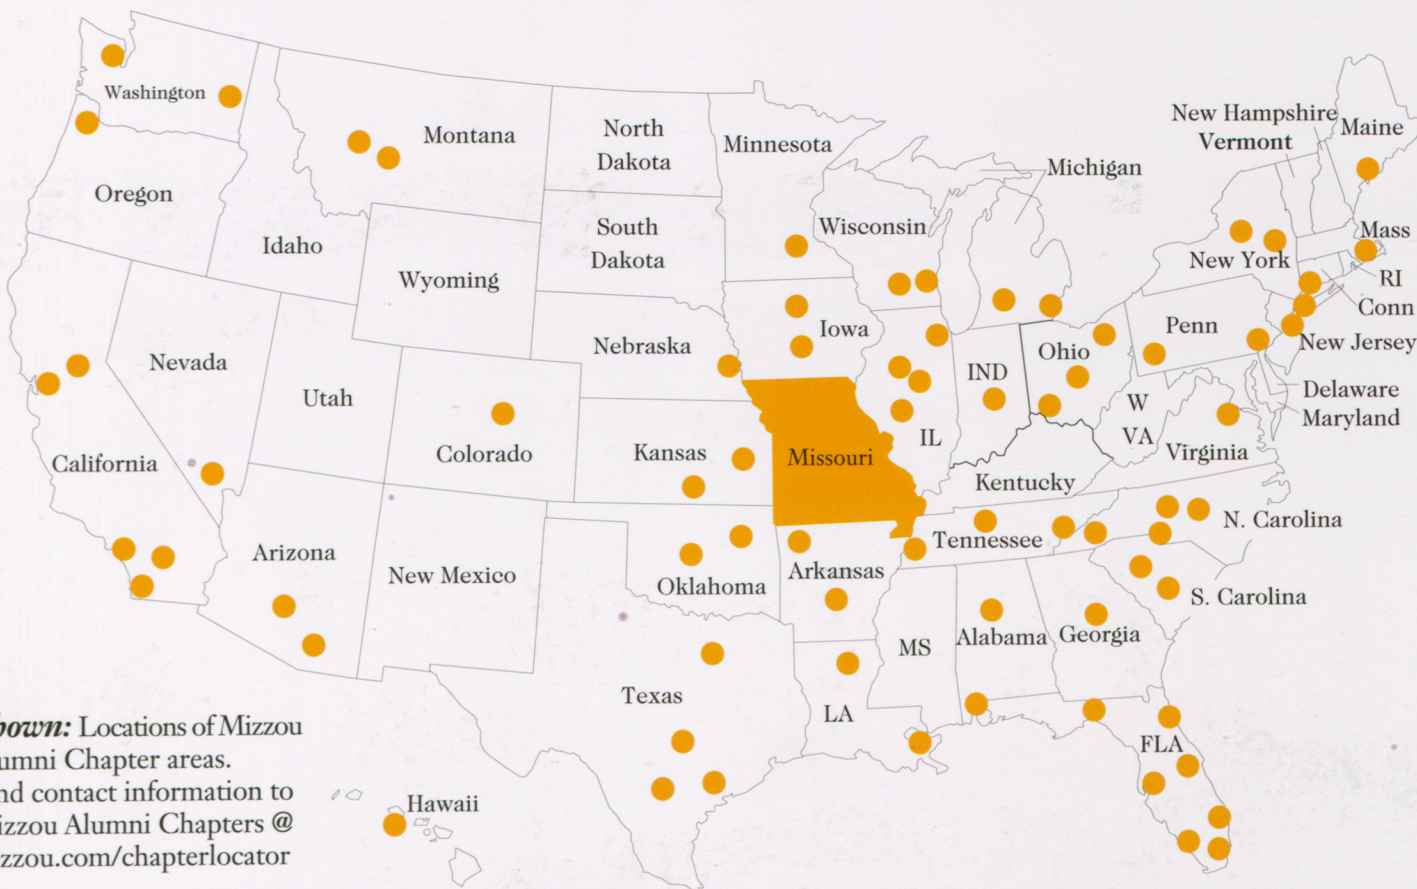

# Congratulations, Graduate! Welcome to the Alumni Family

(Currently 300,000 strong!)

**MIZZOU M ALUMNI**  
ASSOCIATION

**Shown:** Locations of Mizzou Alumni Chapter areas. Find contact information to Mizzou Alumni Chapters @ [mizzou.com/chapterlocator](http://mizzou.com/chapterlocator)

## What will you miss the most about Mizzou?

Homecoming? Student organizations? The friends you made along the way? After graduation, you can stay connected to your alma mater - and your fellow alumni - through the Mizzou Alumni Association.