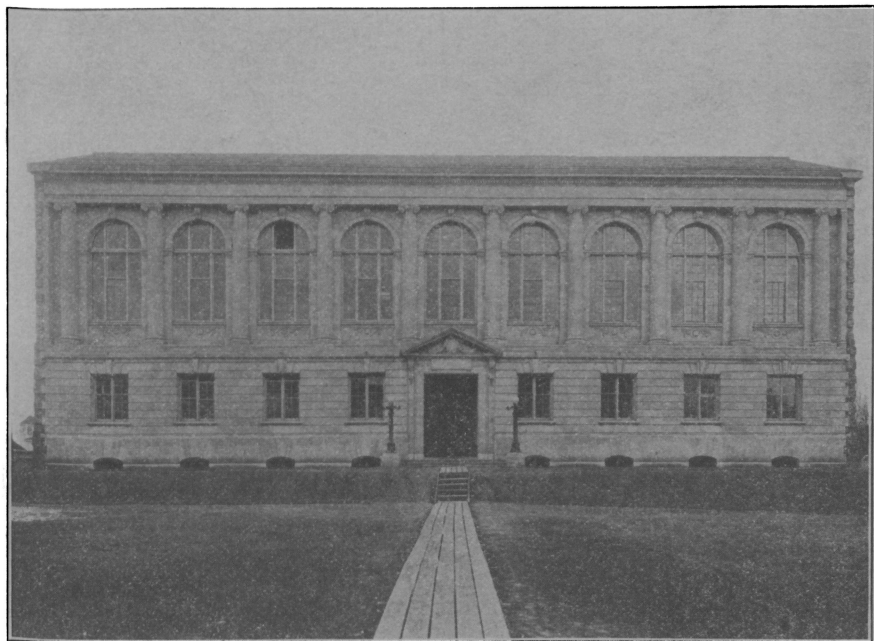

*The New Library Building*

*Thursday, January 5, 1916*

The library building will be open to visitors all day Friday. Guides will be provided to conduct visitors through the building from 4 to 6 p. m.

A collection of paintings—views of Missouri and elsewhere—by Prof. J. S. Ankeney, will be on exhibit in Room 7 all day Friday.

## *Formal Opening*

*In Main Reading Room, 4 o'clock.*

Address

A. ROSS HILL, *President of the University of Missouri.*

Address .....*The Library and the Modern University*

JAY W. HUDSON, *Professor of Philosophy, University of Missouri.*