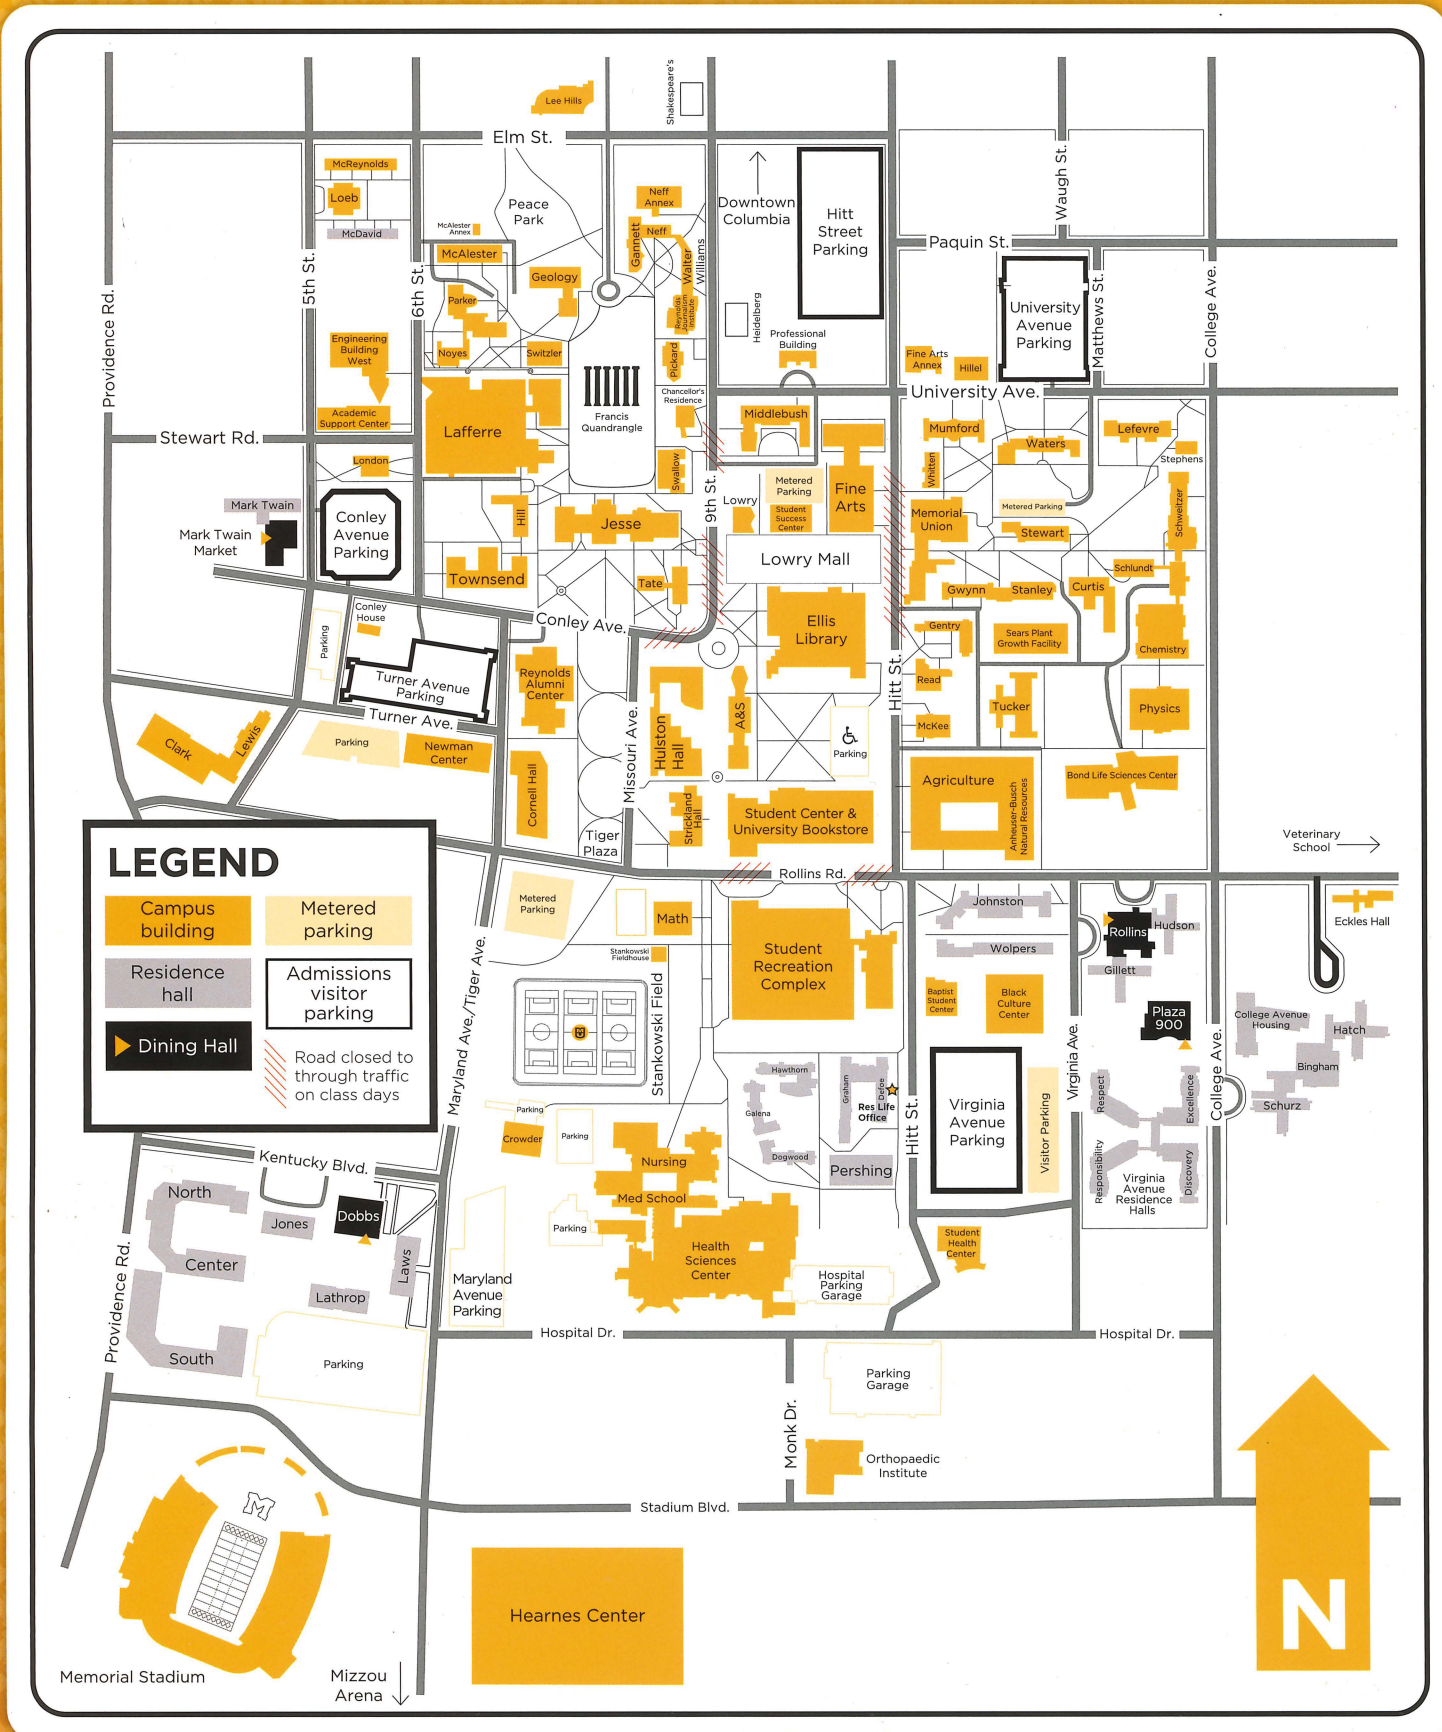

MAP OF MIZZOU

Office of Admissions, 230 Jesse Hall, Columbia, MO 65211

In Missouri, Illinois and Kansas 800-225-6075 • 573-882-2456 • askmizzou@missouri.edu • admissions.missouri.edu

Printed on recycled paper containing 30 percent post-consumer waste.