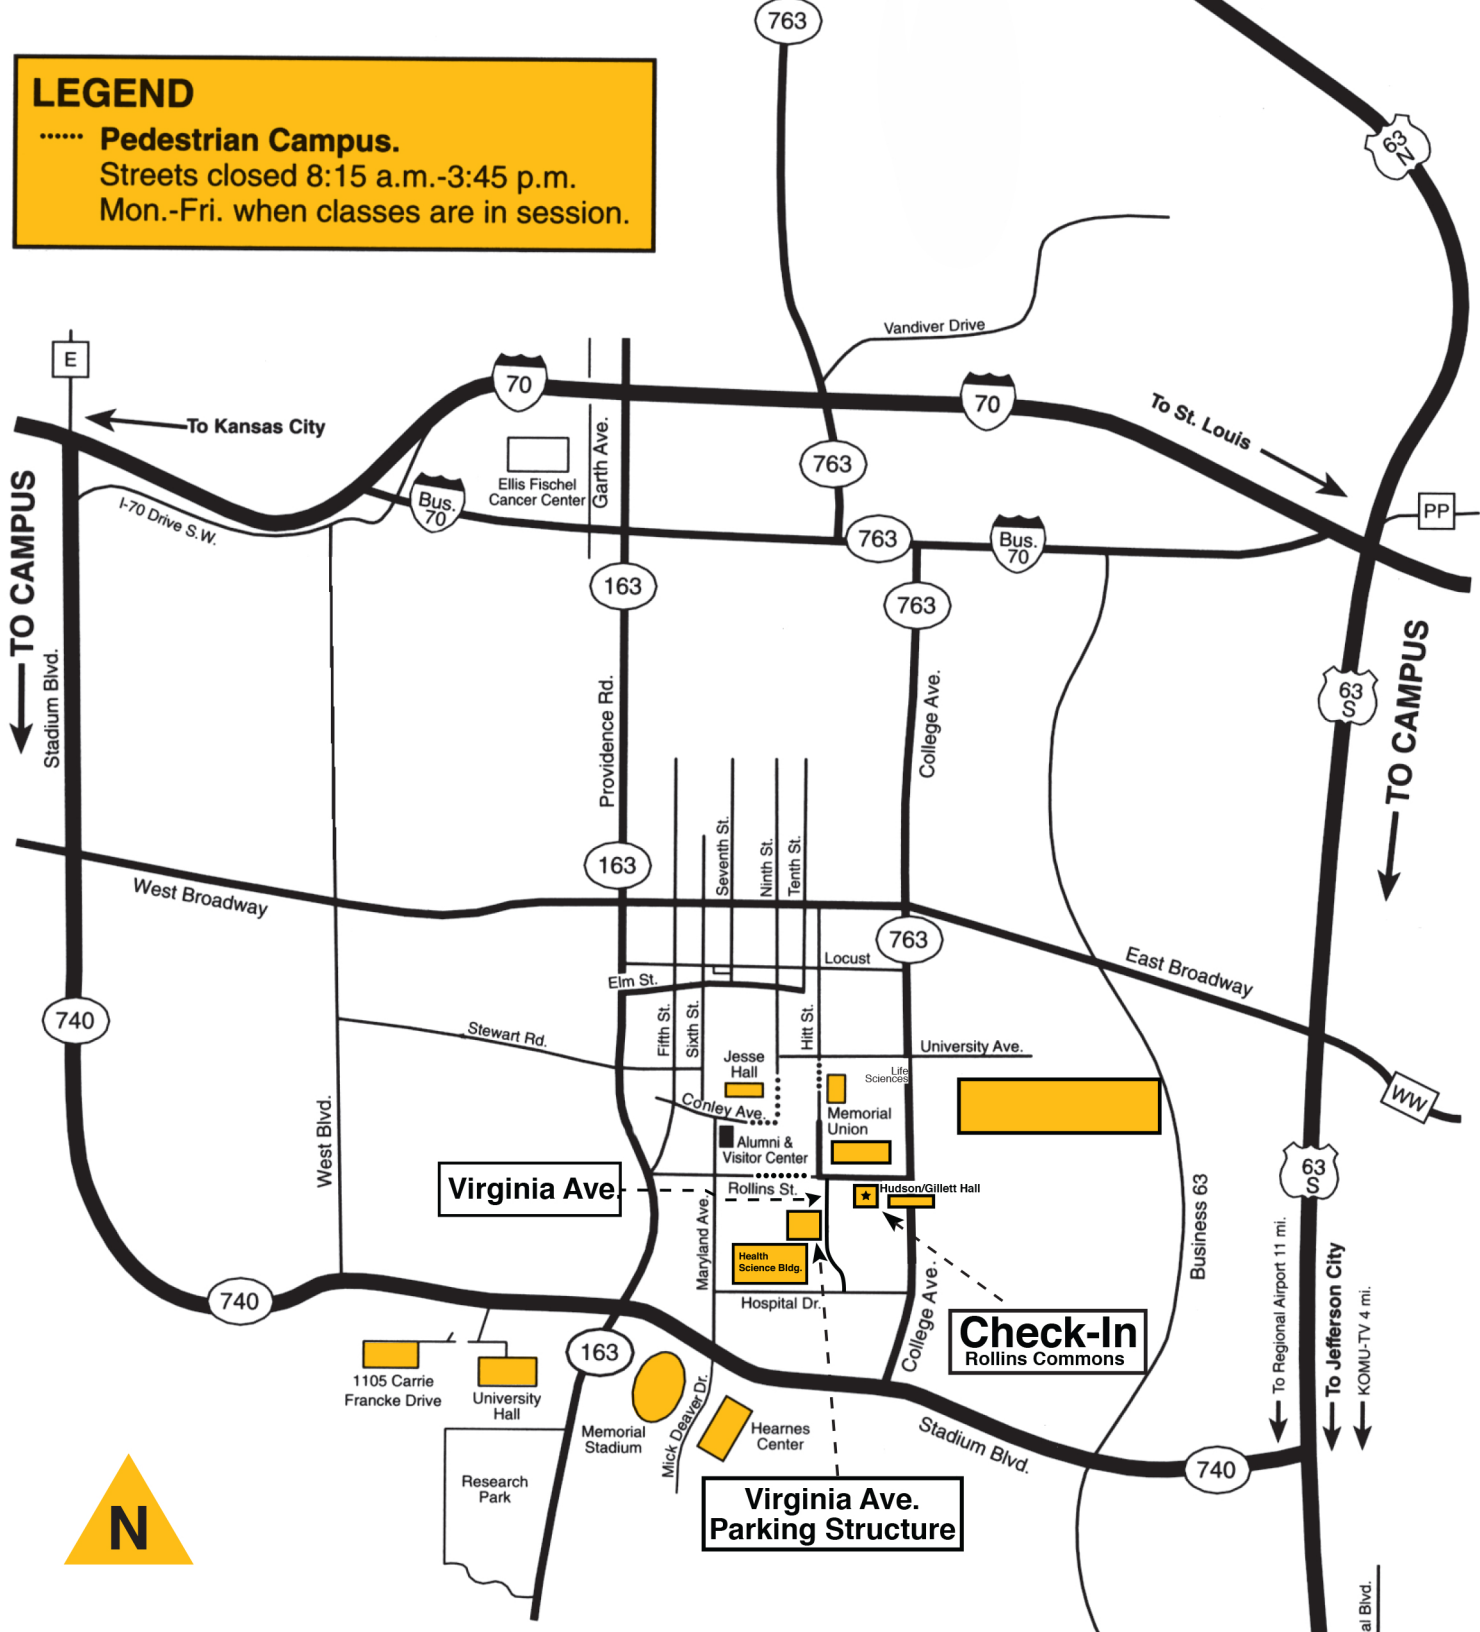

## Parking

Parking is available in the Virginia Avenue Parking Structure on levels 4 and above. Permits are now electronic utilizing your license plate number. Please make sure you've submitted your vehicle information via the link before parking. New Student Programs is not responsible for ticket violations. After parking, walk north on Virginia Avenue to Rollins Commons on the east side of the road. SW Headquarter

# MAP & DIRECTIONS

**LEGEND**  
 ..... Pedestrian Campus.  
 Streets closed 8:15 a.m.-3:45 p.m.  
 Mon.-Fri. when classes are in session.

**Directions To MU**

**From East**

Via I-70:  
 I-70 to Highway 63 South (Exit #128). Go left. Exit at Stadium Blvd. (Highway 740). Go right. Drive for 1.5 miles. Turn Right at the College Ave stoplight. Turn Left on to Hospital Drive and then right onto Virginia Ave. The Virginia Avenue Parking Structure is on the left.

**From West**

Via I-70:  
 Exit at Stadium Blvd (Highway 740). Go right. Drive for 4.6 miles. Left onto College Ave (Highway 763). Left onto Hospital Dr. and then right onto Virginia Ave. The Virginia Avenue Parking Structure is on the left.

**From North/South**

Via HWY 63:  
 Exit at Stadium Blvd (Highway 740). Go west. Drive for 1.5 miles. Right onto College Ave (Highway 763) and then left onto Hospital Dr. Right onto Virginia Ave. The Virginia Avenue Parking Structure is on the left.