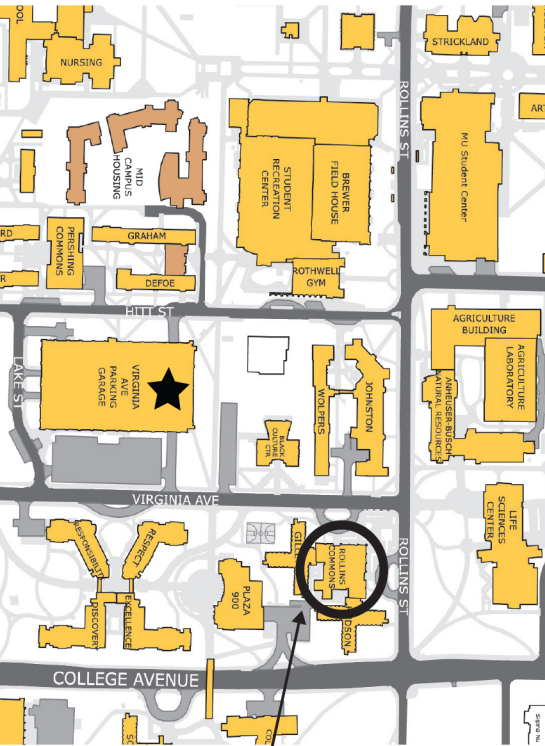

New Student Programs
University of Missouri

Need to take the MMT test?

Complete the MMT survey online at mathplacement.missouri.edu by April 1st.

Remember to Bring

- Eight digit student number
- Watch
- Alarm clock
- Comfortable walking shoes
- Bathrobe
- Personal Toiletries
  (Towels & bed linens are provided in the residence hall rooms.)
- Government issued photo I.D.
- Laptop, configured on Day 2 for the campus network (optional)

Parking

Parking is available in the Virginia Avenue Parking Structure on levels 4 and above. Permits are now electronic utilizing your license plate number. Please make sure you've submitted your vehicle information via the link before parking. New Student Programs is not responsible for ticket violations. After parking, walk north on Virginia Avenue to Rollins Commons on the east side of the road. SW Headquarter

SW Headquarters

Once you have parked your vehicle, you need to check-in at Rollins Commons between 7:30 a.m. - 8:30 a.m. You will receive your information packet and schedule of events at the registration desk. Please leave your luggage in your vehicle until room check in during the afternoon.