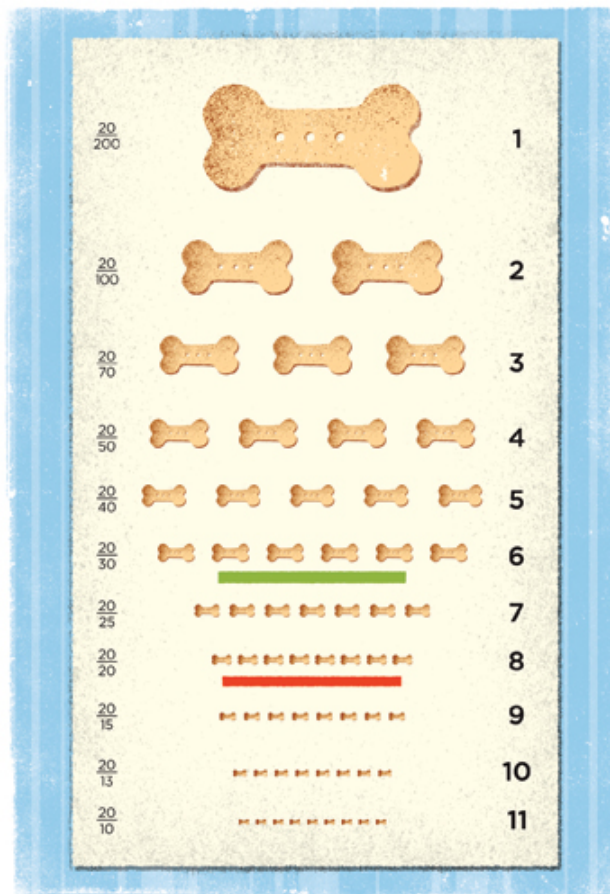

MIZZOU

The magazine of
the Mizzou Alumni Association

[Home](#) » [Fall 2010](#) » [Around the Columns](#) » [At their service](#)

Around the Columns

At their service

Working animals were on the receiving end of care in May when ophthalmologists from the College of Veterinary Medicine conducted complimentary eye exams for service and therapy dogs.

The annual sight-saving exams target helpers such as Sydney, a medical alert dog who warns Barbara Willis of Columbia to take medication for oncoming migraine headaches. Sydney knows by smell when a migraine is imminent and signals “mom” with a lick on her ear.

Fourth-year students assisted clinician Elizabeth Giuliano with National Service Dog Eye Exam Day and heard Giuliano’s prognosis for the 7-year-old Rottweiler mix: no change in Sydney’s slow-growing cataracts. While the students looked at a magnified image of Sydney’s cataracts, Sydney looked around for a treat.

Next up was Brownie, 7, a tranquil pup who visits patients in hospitals and care centers. The freckled Brittany spaniel-pointer mix takes her therapy job so seriously that she worked the exam room, making eye contact with everyone and gently placing two paws on the laps of those seated.

“Brownie knows when people need a friend,” says Gina Stewart, BA ’01, of Columbia. “If I

Therapy dogs get free annual eye exams from Mizzou’s ophthalmologists in the College of Veterinary Medicine. Illustration by Drew Roper