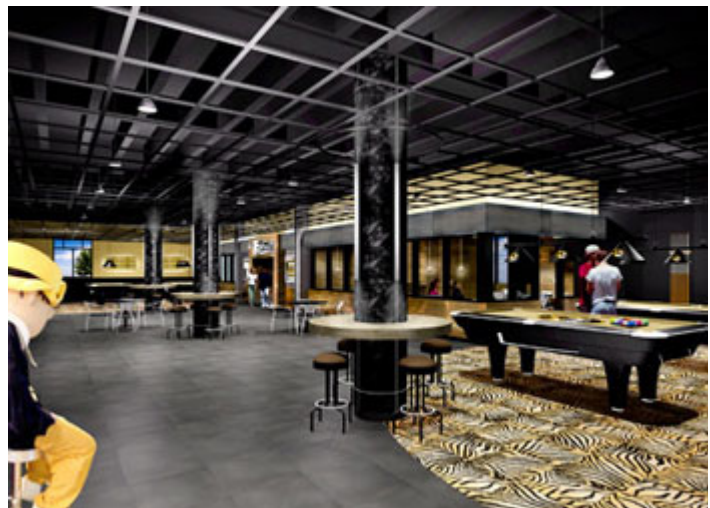

MIZZOU

The magazine of
the Mizzou Alumni Association

[Home](#) » [Winter 2010](#) » [Around the Columns](#) » Sneak peek at new Student Center's phase 2

Around the Columns

Sneak peek at new Student Center's phase 2

Mizzou traditions will be strong in phase 2 of the new Student Center, designed to include numerous dining options, lounges for studying and hanging out as well as meeting facilities for university and student based organizations.

Phase 2, scheduled for completion in late 2010 or early 2011, also will include a statue of comic strip character Beetle Bailey in Mort's Grill, a tribute to creator Mort Walker, BA '48. A new version of The Shack, which burned in 1988, will reappear along with some memorabilia from the original structure.

The Shack is back — sort of. The new Student Center's Shack will offer space for dining and performances of music or poetry readings. Although some pieces of the original Shack will be on display, the ambience will be quite different from the legendary beer-soaked dive. Located next to Mort's Grill, named in honor of Beetle Bailey creator Mort Walker, BA '48, guests will be greeted by a life-size statue of the famous comic strip character. This area also will include room for pool and arcade games, as well as a two-story glass wall overlooking Brady Fountain. Renderings ©2008 Gray Design Group